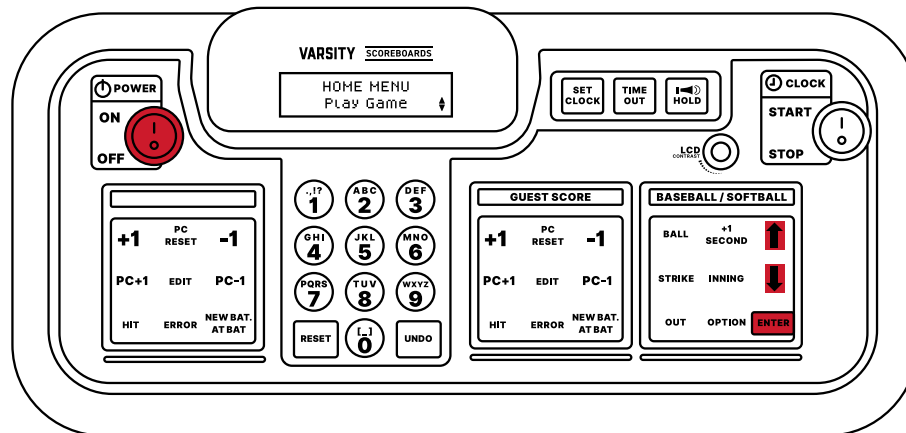

# QUICK START GUIDE

MODEL 3359

PITCHES HOME <input data-bbox="164 1409 310 1518" type="text"/>	BALL STRIKE OUT <input data-bbox="488 1409 553 1518" type="text"/> <input data-bbox="776 1409 841 1518" type="text"/> <input data-bbox="1063 1409 1128 1518" type="text"/>									PITCHES GUEST <input data-bbox="1310 1409 1456 1518" type="text"/>
VARSITY SCOREBOARDS  GUEST  HOME	1	2	3	4	5	6	7	8	9	TOTAL <input data-bbox="1321 1612 1445 1724" type="text"/> <input data-bbox="1321 1738 1445 1850" type="text"/>
	<input data-bbox="396 1612 461 1724" type="text"/>	<input data-bbox="493 1612 558 1724" type="text"/>	<input data-bbox="591 1612 656 1724" type="text"/>	<input data-bbox="688 1612 753 1724" type="text"/>	<input data-bbox="786 1612 850 1724" type="text"/>	<input data-bbox="883 1612 948 1724" type="text"/>	<input data-bbox="980 1612 1045 1724" type="text"/>	<input data-bbox="1078 1612 1143 1724" type="text"/>	<input data-bbox="1159 1612 1224 1724" type="text"/>	

### HOME MENU

**NOTE:** Optional rechargeable controller battery should be charged prior to use.

When you first turn on the **Controller**, the **Controller screen** will display the **Home Menu**. Use the **Up** and **Down** arrows to navigate to **Play Game** if it is not already displayed. Press **Enter**.

### NETWORK SELECTION SCREEN

Use the **Up** and **Down** arrows to choose the preset network for the sport you are scoring. If the sport is not listed, more networks can be added. Refer to **STEP 3** of the **Network Setup** section of the manual.

### STARTUP MENU

If the game Controller loses power in the middle of a game or shuts off unexpectedly, the Controller will display the **Startup Menu** when powered back on.

The **LCD Screen** will display **Startup Menu - Continue Game**. Choose this option to immediately resume the game.