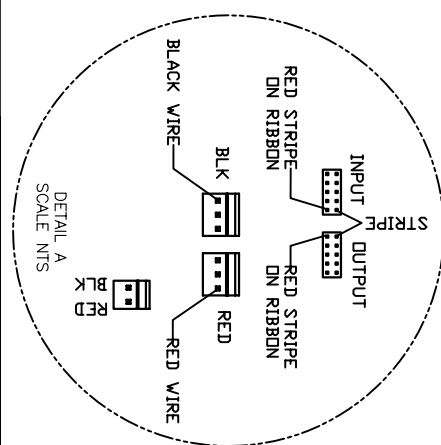

ECO #	DESCRIPTION	REVISIONS	DATE	REV
-				

FRONT VIEW SCOREBOARD

- NOTES:**
- (*) - PANEL NUMBER
 - POWER CABLE
 - - - SIGNAL CABLE
 - - - DC CABLE
 - - - RIBBON CABLE

ITEM	QTY	PART NUMBER	DESCRIPTION
7	1	1004679	PANEL 7428LED03 28" 20" DIGITS "G"
6	1	1004678	PANEL 7428LED03 20" DIGITS "F"
5	1	1004677	PANEL 7428LED03 28" 15" DIGITS "E"
4	1	1004676	PANEL 7428LED03 28" 15" DIGITS "D"
3	1	1004675	PANEL 7428LED03 28" 15" DIGITS "C"
2	1	1004674	PANEL 7428LED03 20" DIGITS "B"
1	1	1004673	PANEL 7428LED03 28" 20" DIGITS "A"

TOLERANCES UNLESS OTHERWISE NOTED	
DECIMALS 2 PLCS	DECIMALS 3 PLCS
RATIONAL ANGLES	
MATERIAL: N/A	FINISH: N/A
SCALE: NTS	PAGE: 1-1
PHONE 270-759-1600	TOLL FREE 800-411-3136
106 MAX HURT DRIVE MURRAY, KY 42071	
SPORTSMAN'S SCOREBOARDS®	
FAX 270-759-0066	
DESCRIPTION: WIRING DIAGRAM LED SCOREBOARD 7428LED03	REVISION: 108/03/07
DRAWN BY: ToddT	DATE: 10/03/07
DRAWING NUMBER: 7428LED03	REVISION: 1