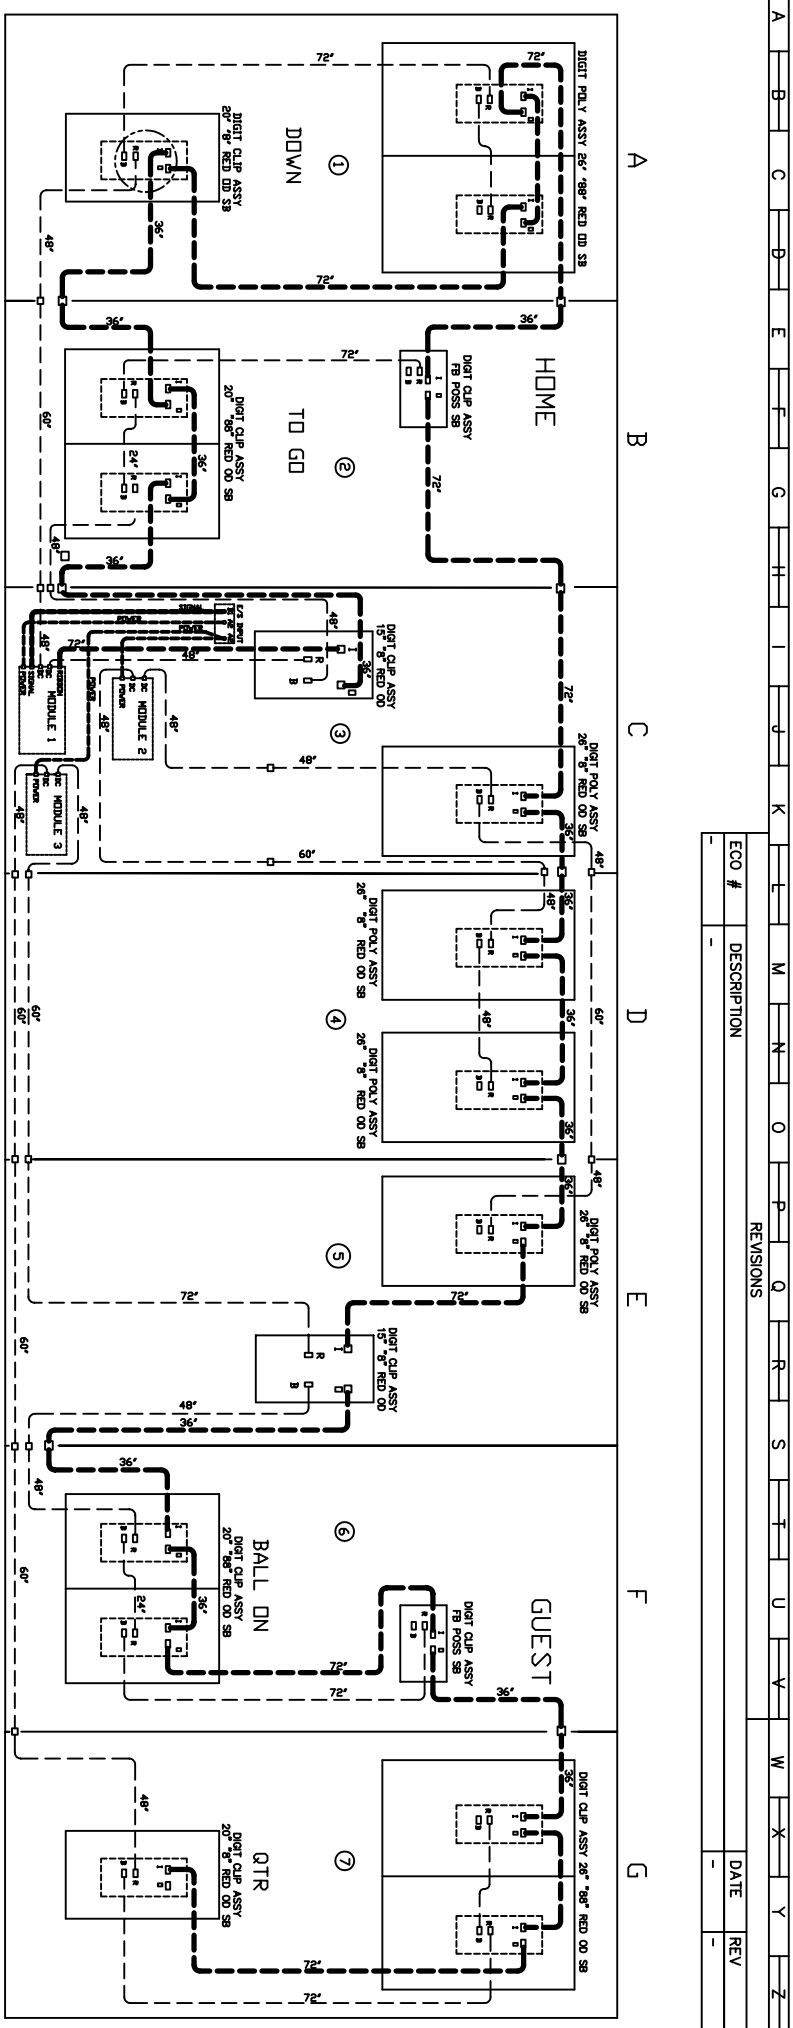

ECO #	DESCRIPTION	REVISIONS	DATE	REV
-				

FRONT VIEW SCOREBOARD

- NOTES:**
- (*) - PANEL NUMBER
 - POWER CABLE
 - - - SIGNAL CABLE
 - - - DC CABLE
 - - - RIBBON CABLE

ITEM	QTY	PART NUMBER	DESCRIPTION
7	1	1004679	PANEL 7428LED03 28" 20" DIGITS "G"
6	1	1004678	PANEL 7428LED03 20" DIGITS "F"
5	1	1004677	PANEL 7428LED03 28" 15" DIGITS "E"
4	1	1004676	PANEL 7428LED03 28" 15" DIGITS "D"
3	1	1004675	PANEL 7428LED03 28" 15" DIGITS "C"
2	1	1004674	PANEL 7428LED03 20" DIGITS "B"
1	1	1004673	PANEL 7428LED03 28" 20" DIGITS "A"

TOLERANCES UNLESS OTHERWISE NOTED	
DECIMALS 2 PLCS	DECIMALS 3 PLCS
RATIONAL ANGLES	
MATERIAL: N/A	FINISH: N/A
SCALE: NTS	PAGE: 1-1
PHONE 270-759-1600	TOLL FREE 800-411-3136
106 MAX HURT DRIVE MURRAY, KY 42071	
SPORTSMAN'S SCOREBOARDS®	
FAX 270-759-0066	
DESCRIPTION: WIRING DIAGRAM LED SCOREBOARD 7428LED03	REVISION: 108/03/07
DRAWN BY: ToddT	DATE: 10/03/07
DRAWING NUMBER: 7428LED03	REVISION: 1